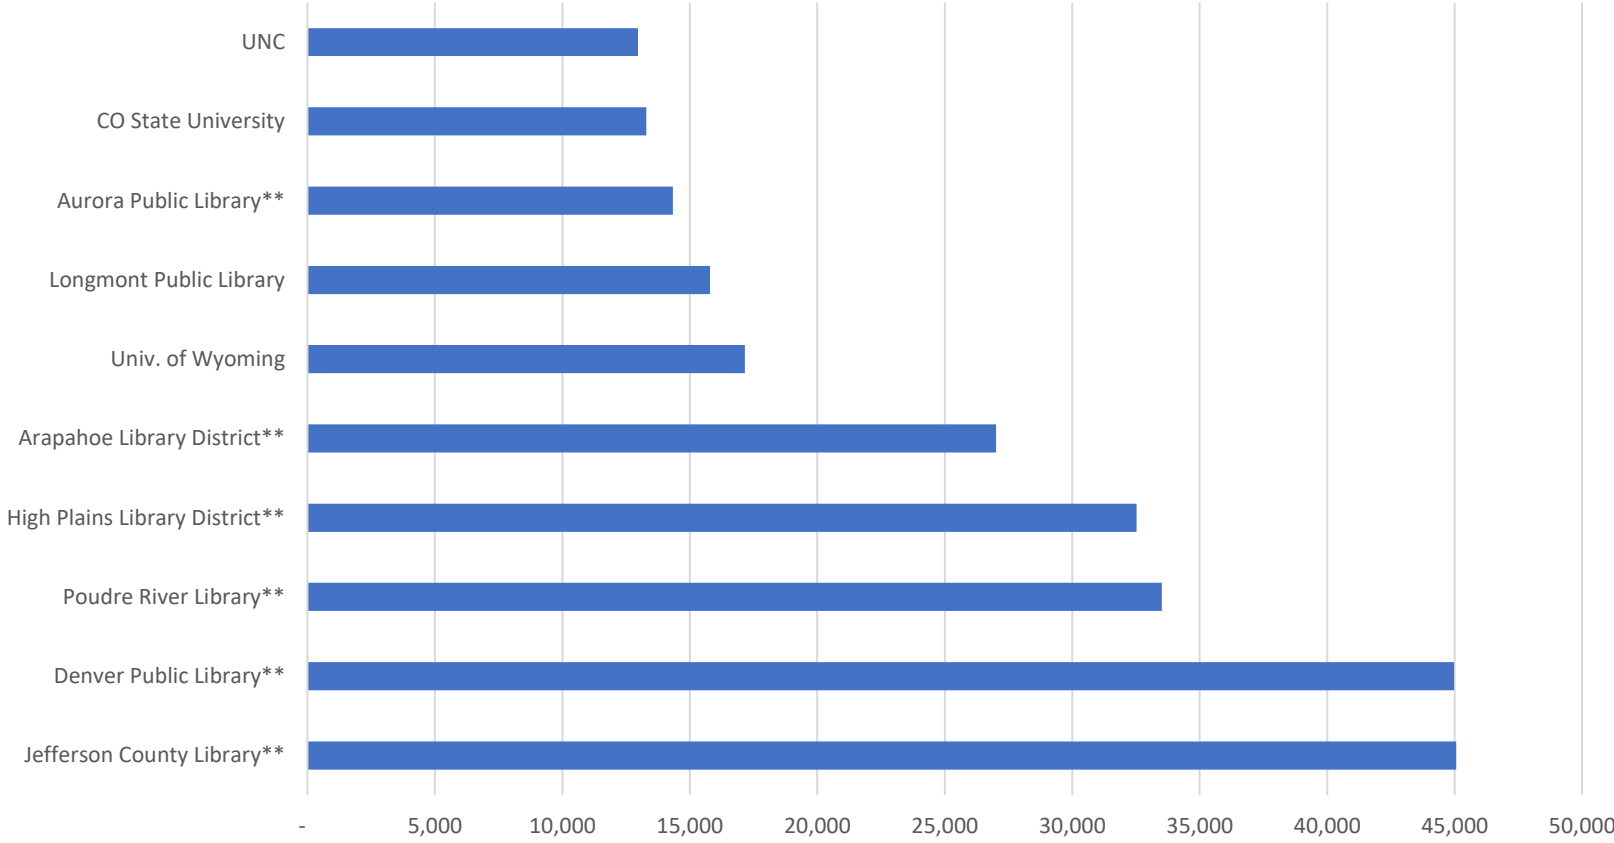

INN-Reach Modernization contin...

- Central server first.
- RSB Servers after Central (RSB existing and SWIFT)
- RSB Clients –in tandem with the RSB servers
- No timeline yet on RSB servers and clients

Prospector Fulfillments: 2019-2023

Top 10 Borrowers

Top 10 Lenders

Database Statistics

- Total master bibs 9 million
- Over 22 million item records
- Lower due to CU Boulder and Wyoming system migrations
- 65% of items are unique-held by one library