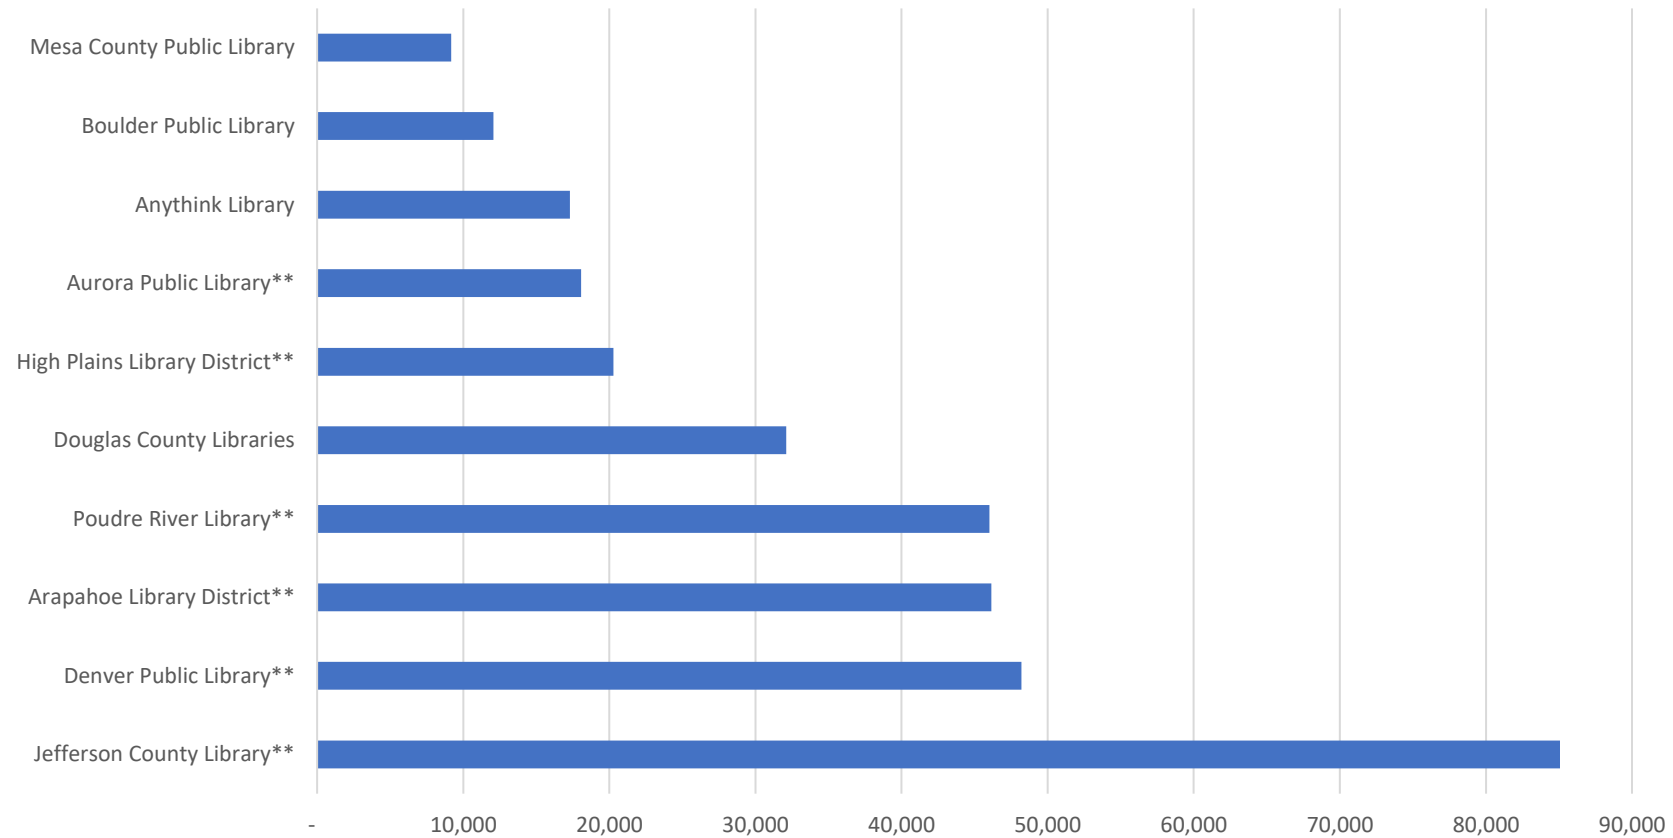

Top 10 Borrowers