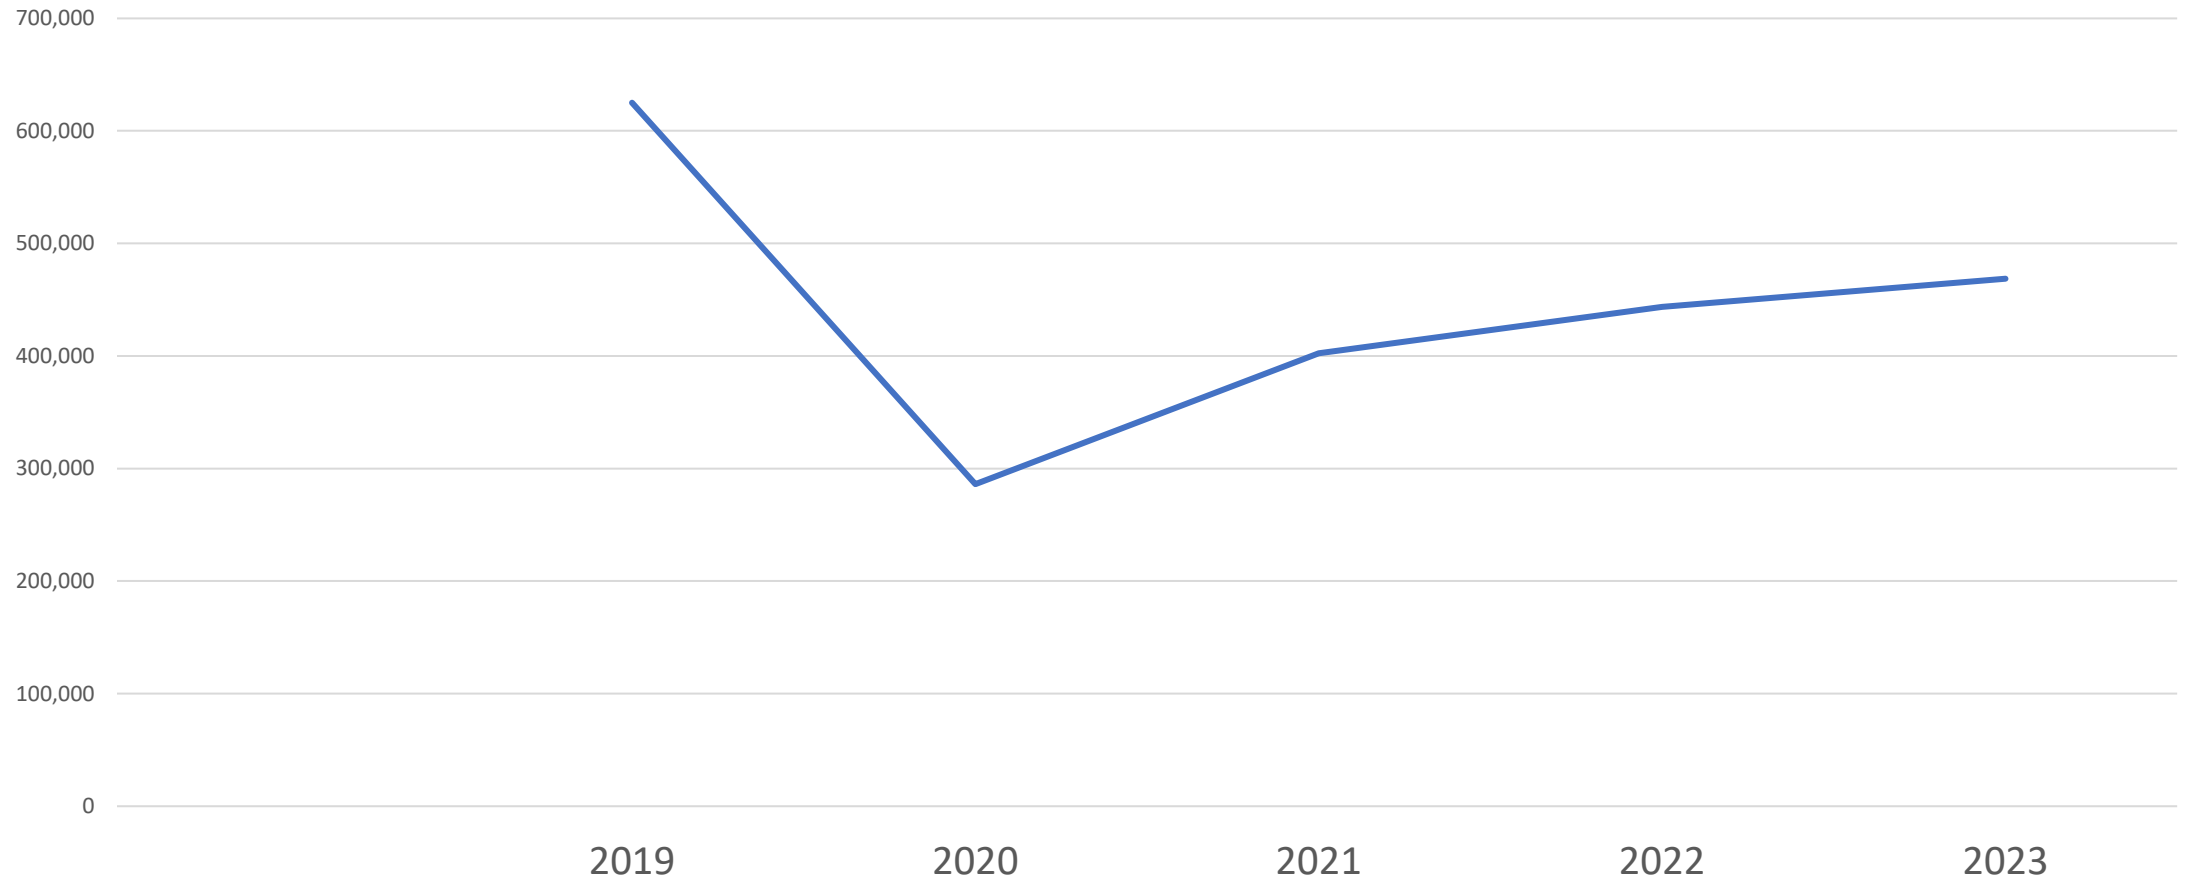

Prospector Fulfillments: 2019-2023